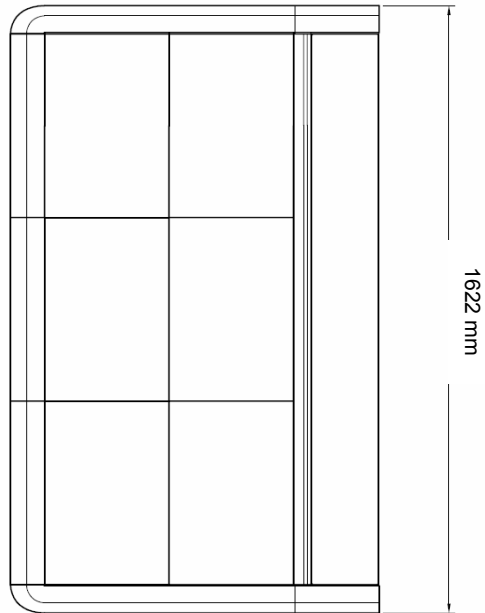

Dimensions Dream Constellation XT

Dimensions

- **Five Bay Chassis**

- o Height at faders: 720mm / 28.3"
- o Height at meter bridge: 947mm / 37.3"
- o Width: 2603mm / 102.5"
- o Depth: 1012mm / 39.8"

- **Three Bay Chassis**

- o Height at faders: 720mm / 28.3"
- o Height at meter bridge: 947mm / 37.3"
- o Width: 1622mm / 63.8"
- o Depth: 1012mm / 39.8"

- **Two Bay Chassis**

- o Height at faders: 720mm / 28.3"
- o Height at meter bridge: 947mm / 37.3"
- o Width: 1132 mm / 44.57"
- o Depth: 1012mm / 39.8"

- **One Bay Chassis**

- o Height at faders: 720mm / 28.3"
- o Height at meter bridge: 947mm / 37.3"
- o Width: 642 mm / 25.28"
- o Depth: 1012mm / 39.8"

DREAM Constellation - Stand View
All Chassis

1 Bay Version (Wombat)

2 Bay Version

3 Bay Version

5 Bay Version