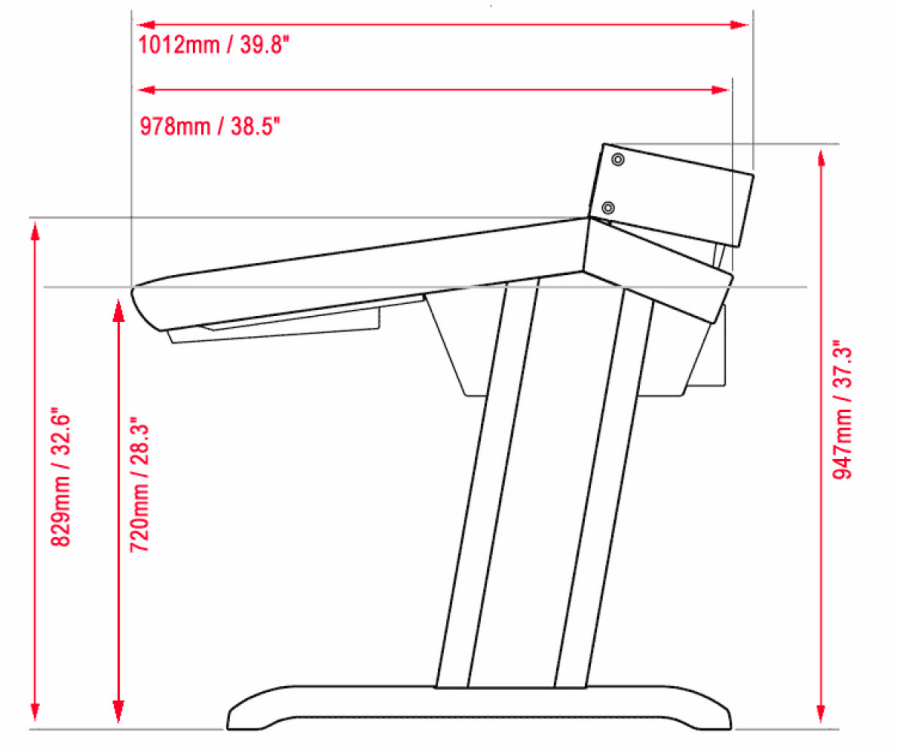

Dimensions Dream Constellation XT

Dimensions

- **Five Bay Chassis**

- o Height at faders: 720mm / 28.3"
- o Height at meter bridge: 947mm / 37.3"
- o Width: 2603mm / 102.5"
- o Depth: 1012mm / 39.8"

- **Three Bay Chassis**

- o Height at faders: 720mm / 28.3"
- o Height at meter bridge: 947mm / 37.3"
- o Width: 1622mm / 63.8"
- o Depth: 1012mm / 39.8"

- **Two Bay Chassis**

- o Height at faders: 720mm / 28.3"
- o Height at meter bridge: 947mm / 37.3"
- o Width: 1132 mm / 44.57"
- o Depth: 1012mm / 39.8"

- **One Bay Chassis**

- o Height at faders: 720mm / 28.3"
- o Height at meter bridge: 947mm / 37.3"
- o Width: 642 mm / 25.28"
- o Depth: 1012mm / 39.8"

DREAM Constellation - Stand View
All Chassis

1 Bay Version (Wombat)