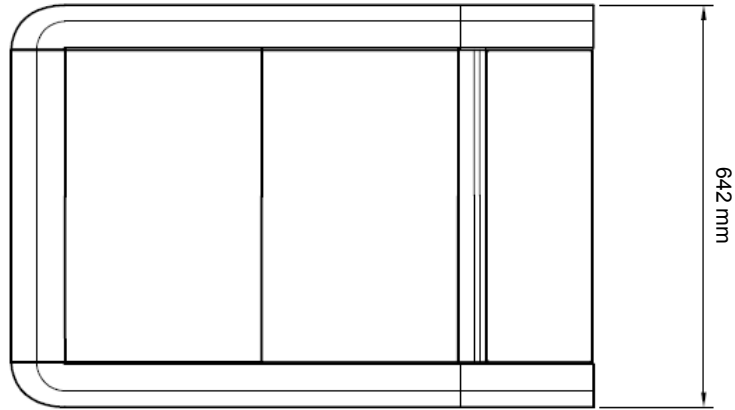

Dimensions Dream Constellation XT

Dimensions

- **Five Bay Chassis**

- o Height at faders: 720mm / 28.3"
- o Height at meter bridge: 947mm / 37.3"
- o Width: 2603mm / 102.5"
- o Depth: 1012mm / 39.8"

- **Three Bay Chassis**

- o Height at faders: 720mm / 28.3"
- o Height at meter bridge: 947mm / 37.3"
- o Width: 1622mm / 63.8"
- o Depth: 1012mm / 39.8"

- **Two Bay Chassis**

- o Height at faders: 720mm / 28.3"
- o Height at meter bridge: 947mm / 37.3"
- o Width: 1132 mm / 44.57"
- o Depth: 1012mm / 39.8"

- **One Bay Chassis**

- o Height at faders: 720mm / 28.3"
- o Height at meter bridge: 947mm / 37.3"
- o Width: 642 mm / 25.28"
- o Depth: 1012mm / 39.8"

DREAM Constellation - Stand View
All Chassis

1 Bay Version (Wombat)